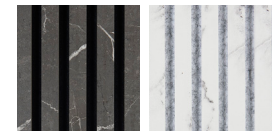

RUSTY CONCRETE

PATTERN MARBLE WHITE